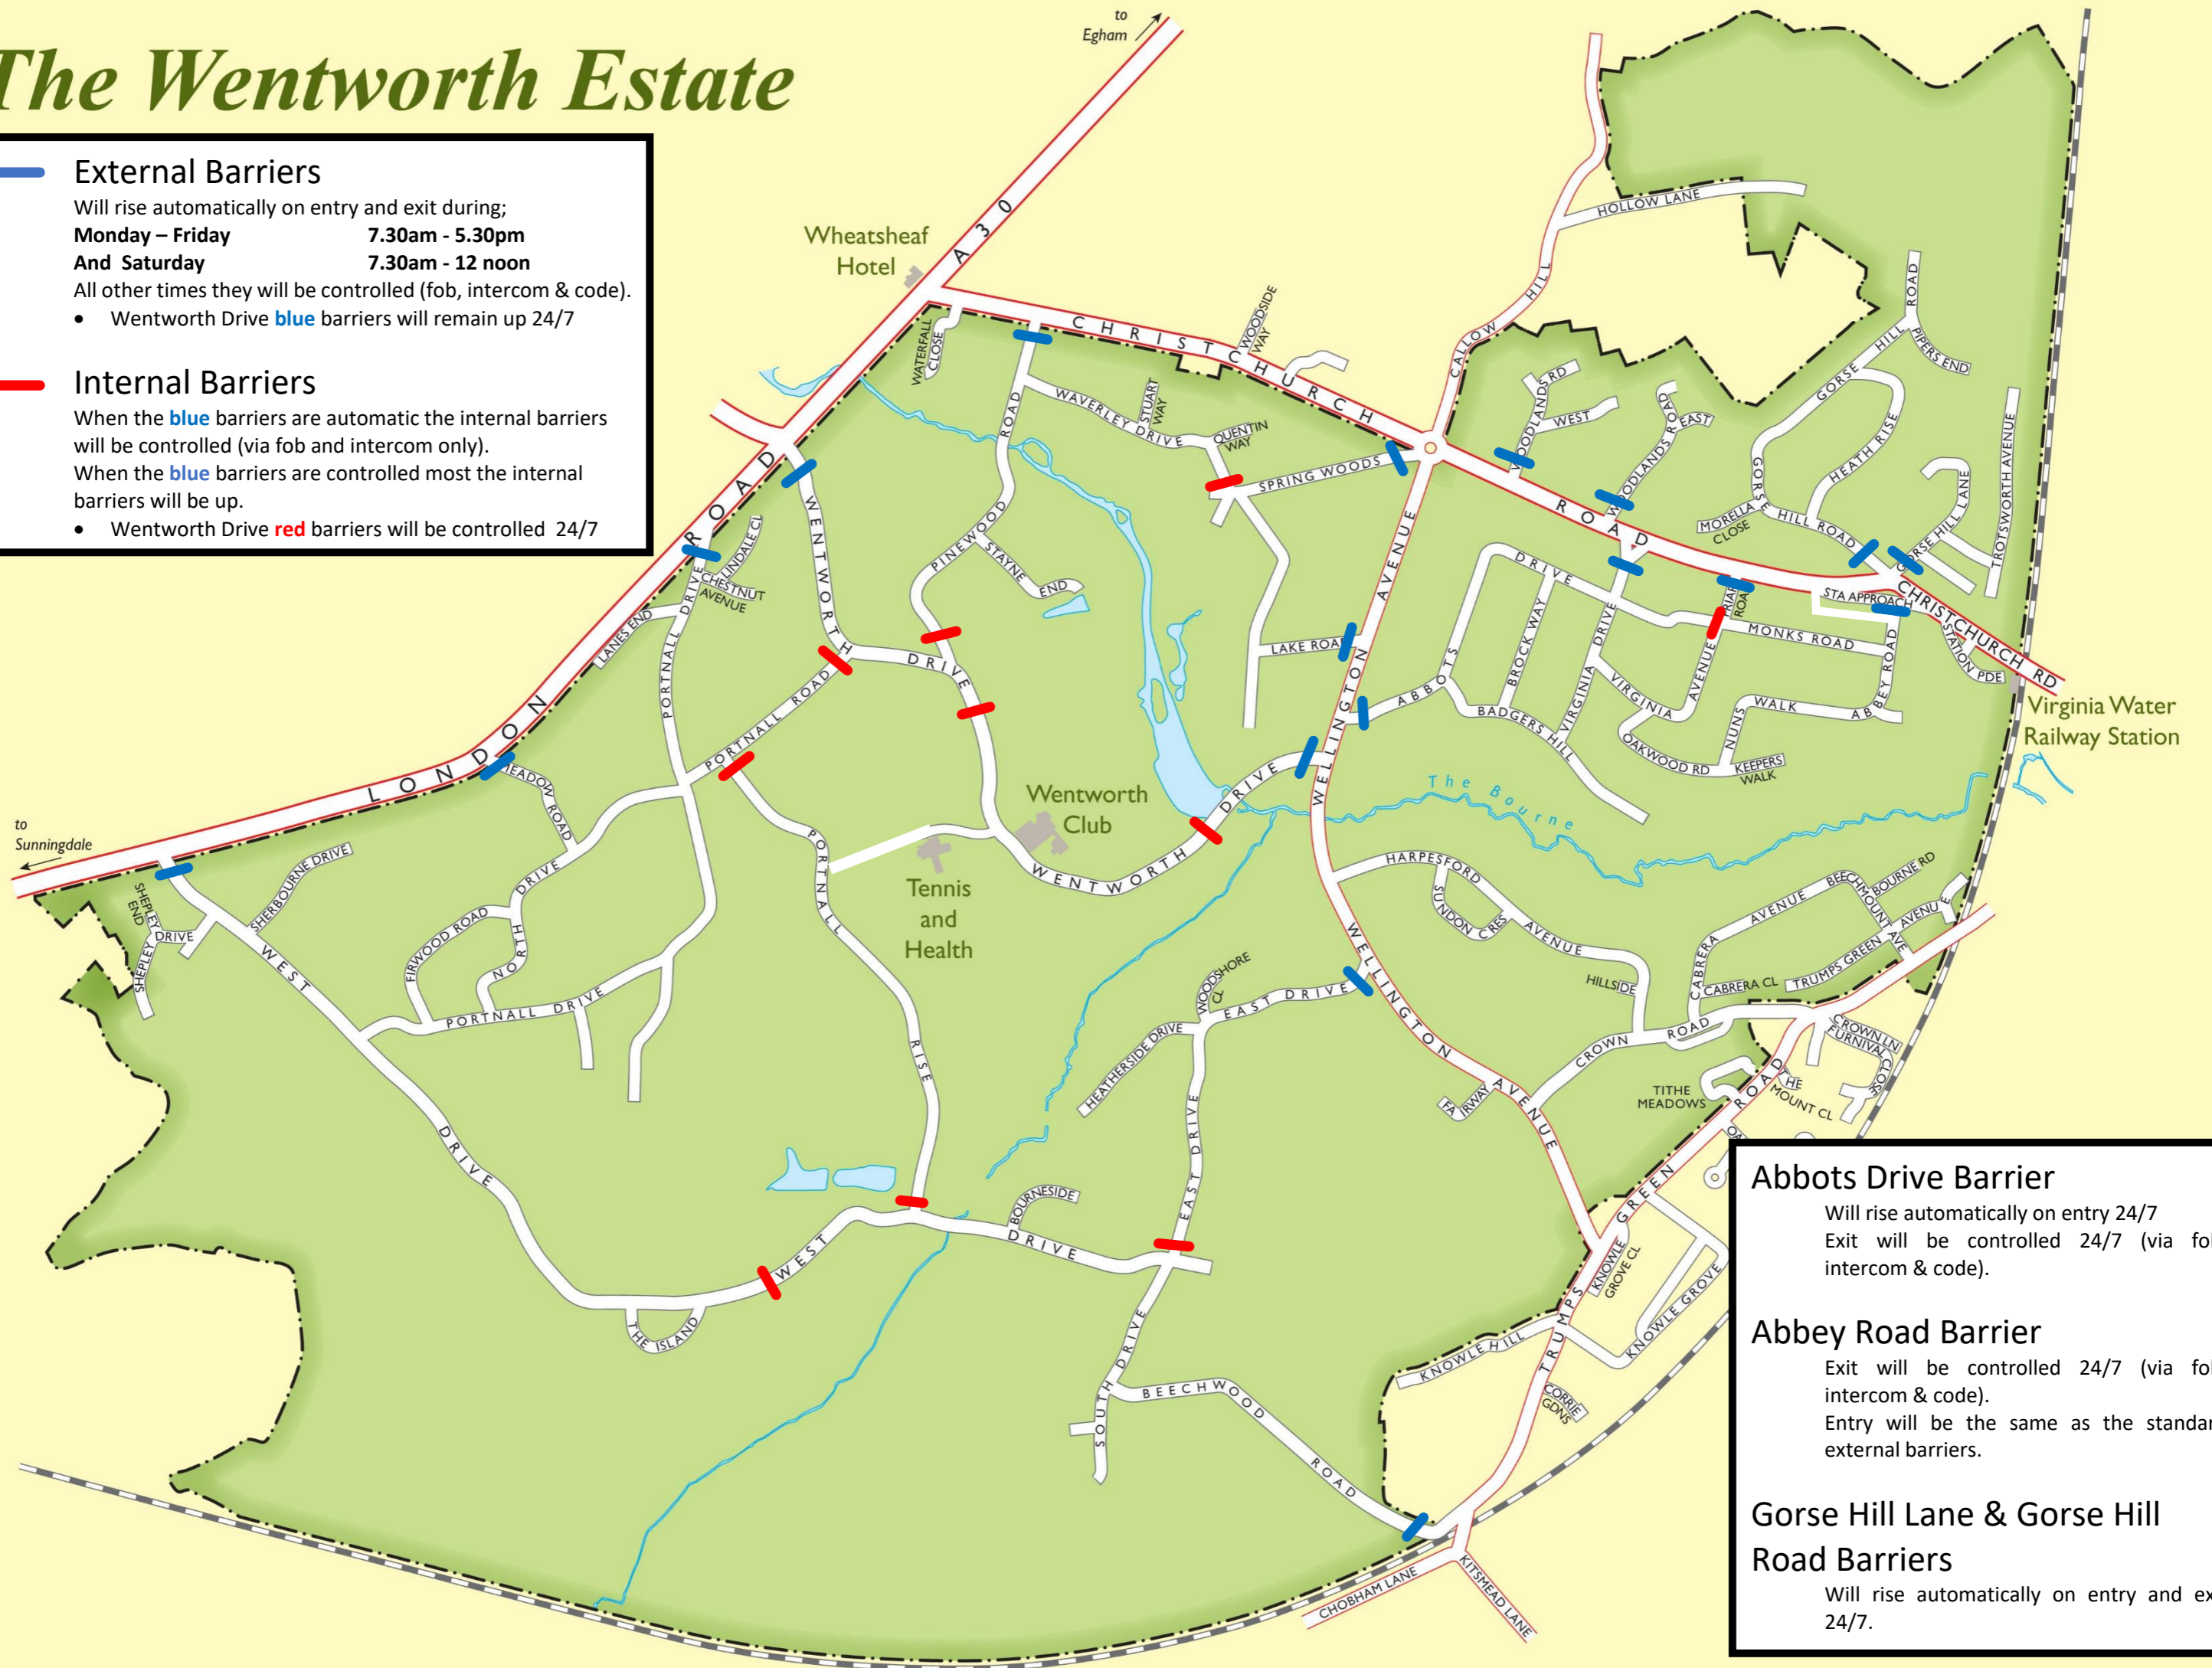

- Wentworth Drive **blue** barriers will remain up 24/7

- Wentworth Drive **red** barriers will be controlled 24/7

### Gorse Hill Lane & Gorse Hill Road Barriers

Will rise automatically on entry and exit 24/7.