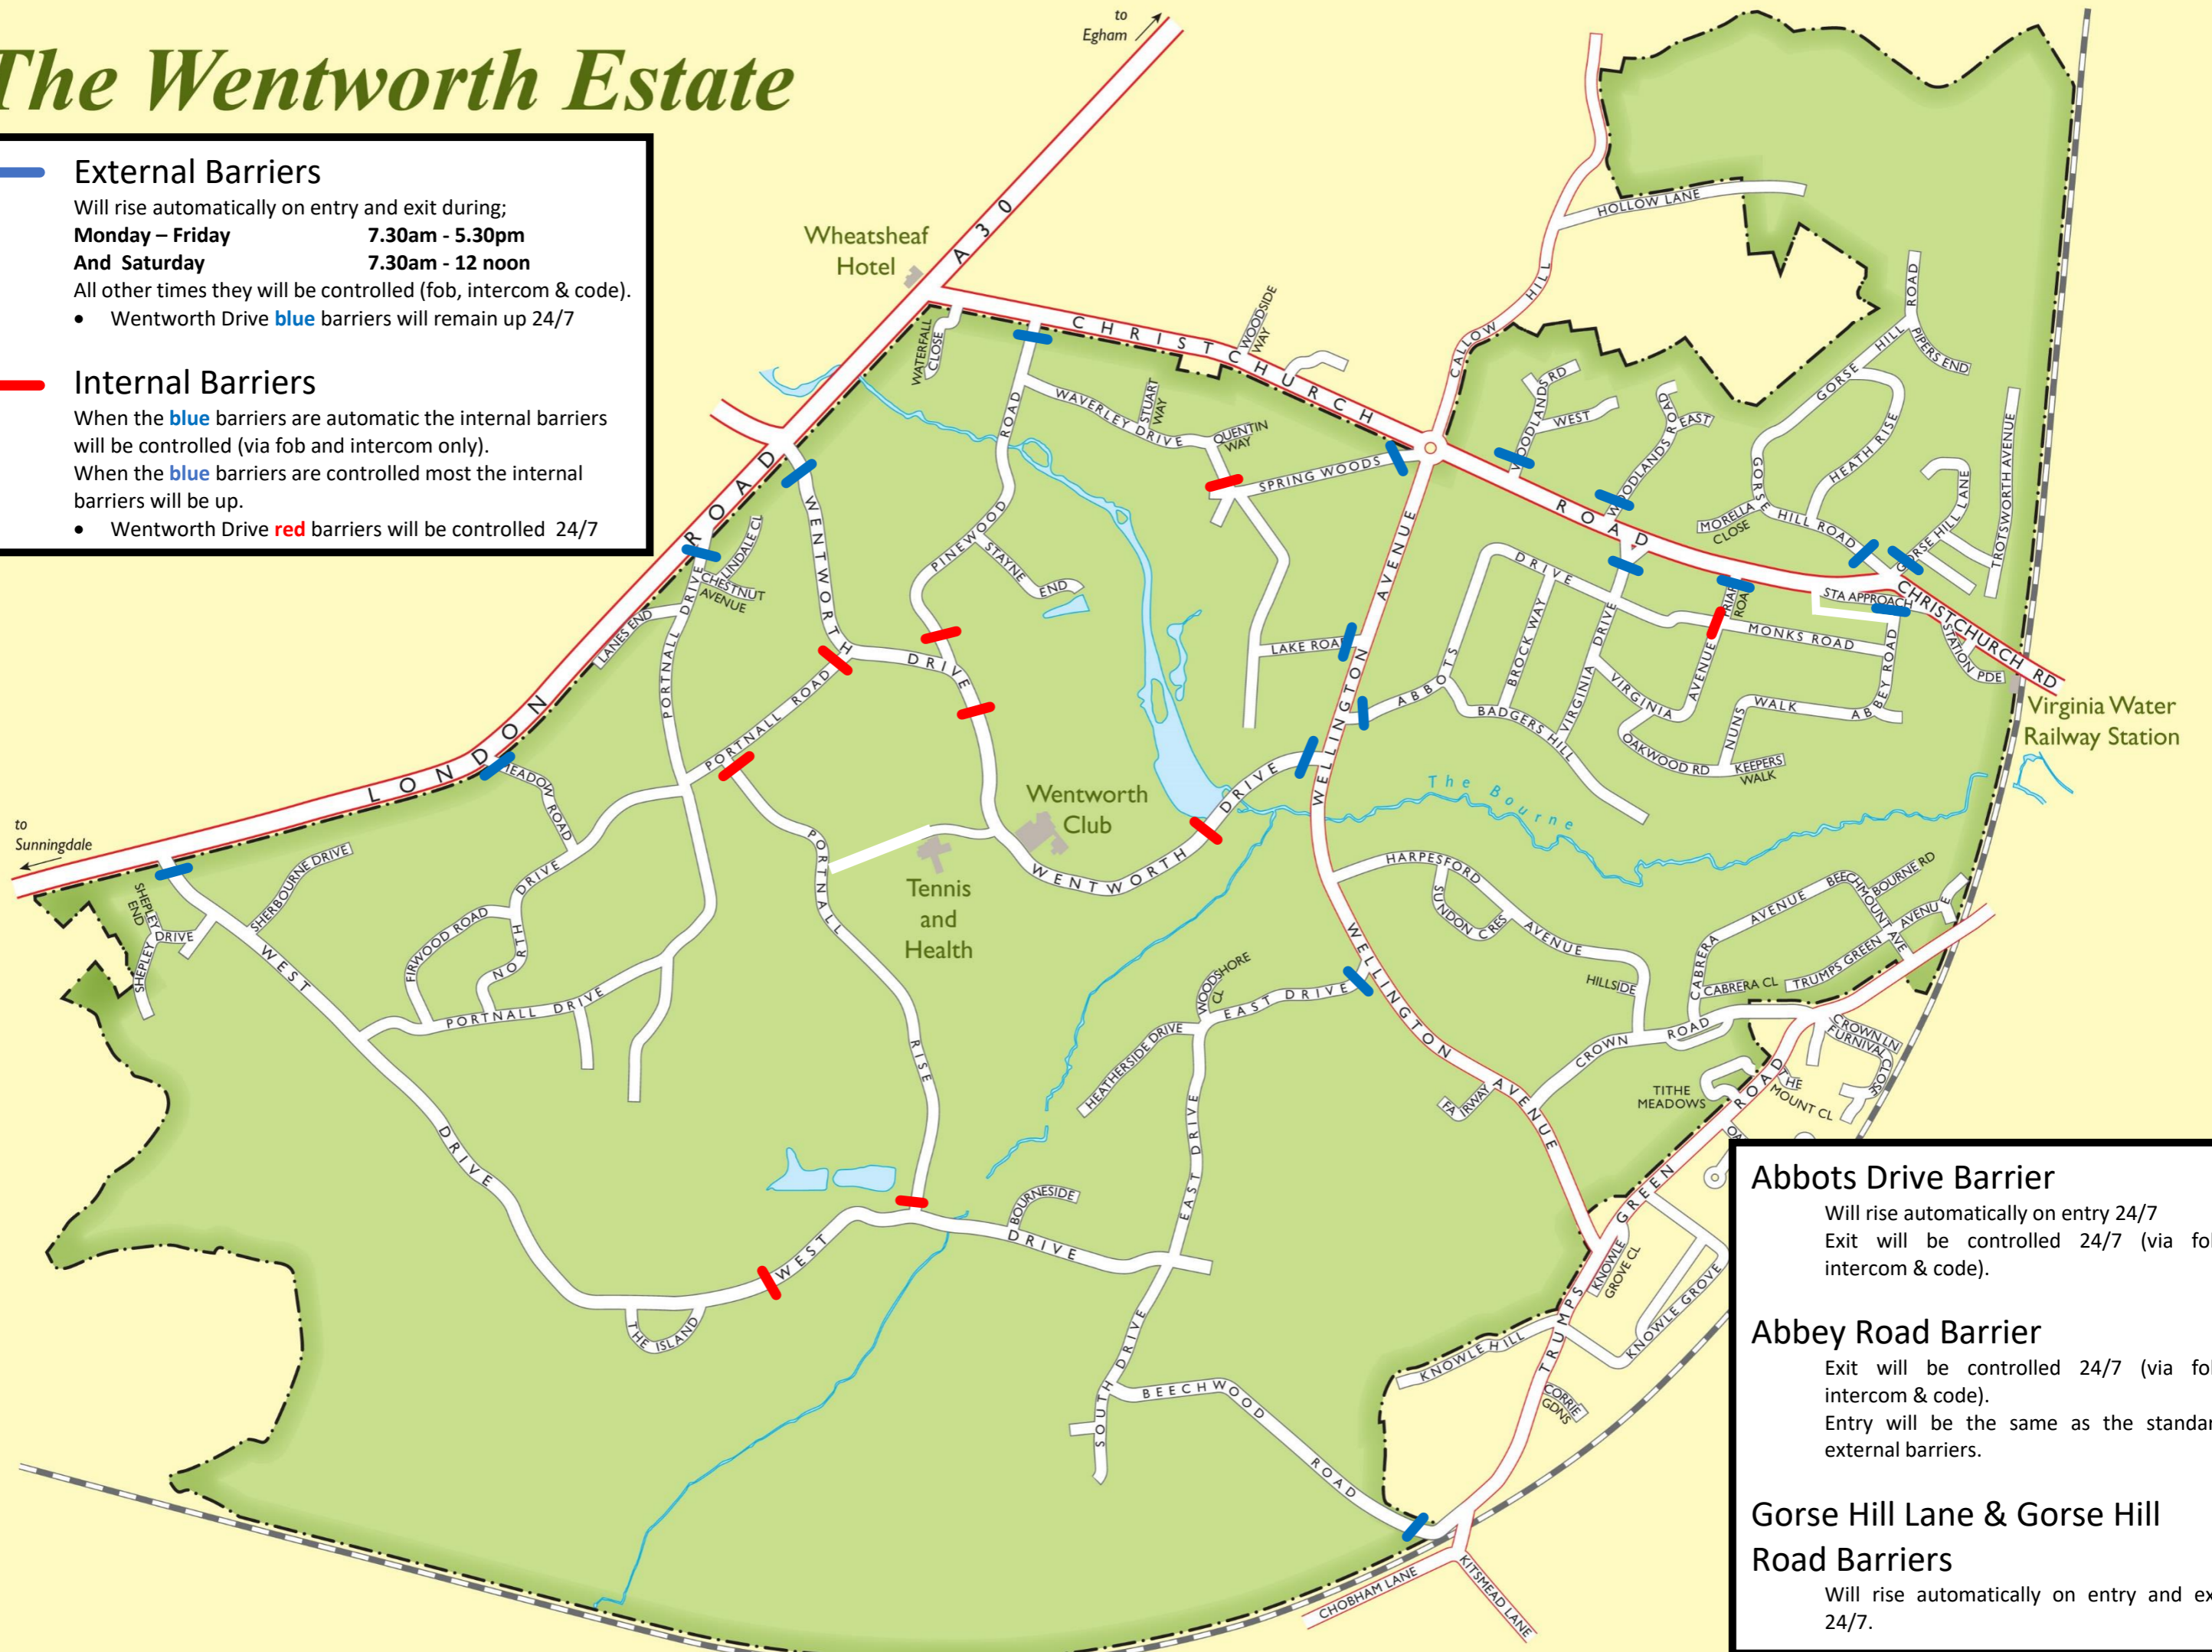

The Wentworth Estate

External Barriers

Will rise automatically on entry and exit during;

Monday – Friday 7.30am - 5.30pm

And Saturday 7.30am - 12 noon

All other times they will be controlled (fob, intercom & code).

- Wentworth Drive **blue** barriers will remain up 24/7

Internal Barriers

When the **blue** barriers are automatic the internal barriers will be controlled (via fob and intercom only).

When the **blue** barriers are controlled most the internal barriers will be up.

- Wentworth Drive **red** barriers will be controlled 24/7

Abbots Drive Barrier

Will rise automatically on entry 24/7

Exit will be controlled 24/7 (via fob, intercom & code).

Abbey Road Barrier

Exit will be controlled 24/7 (via fob, intercom & code).

Entry will be the same as the standard external barriers.

Gorse Hill Lane & Gorse Hill Road Barriers

Will rise automatically on entry and exit 24/7.